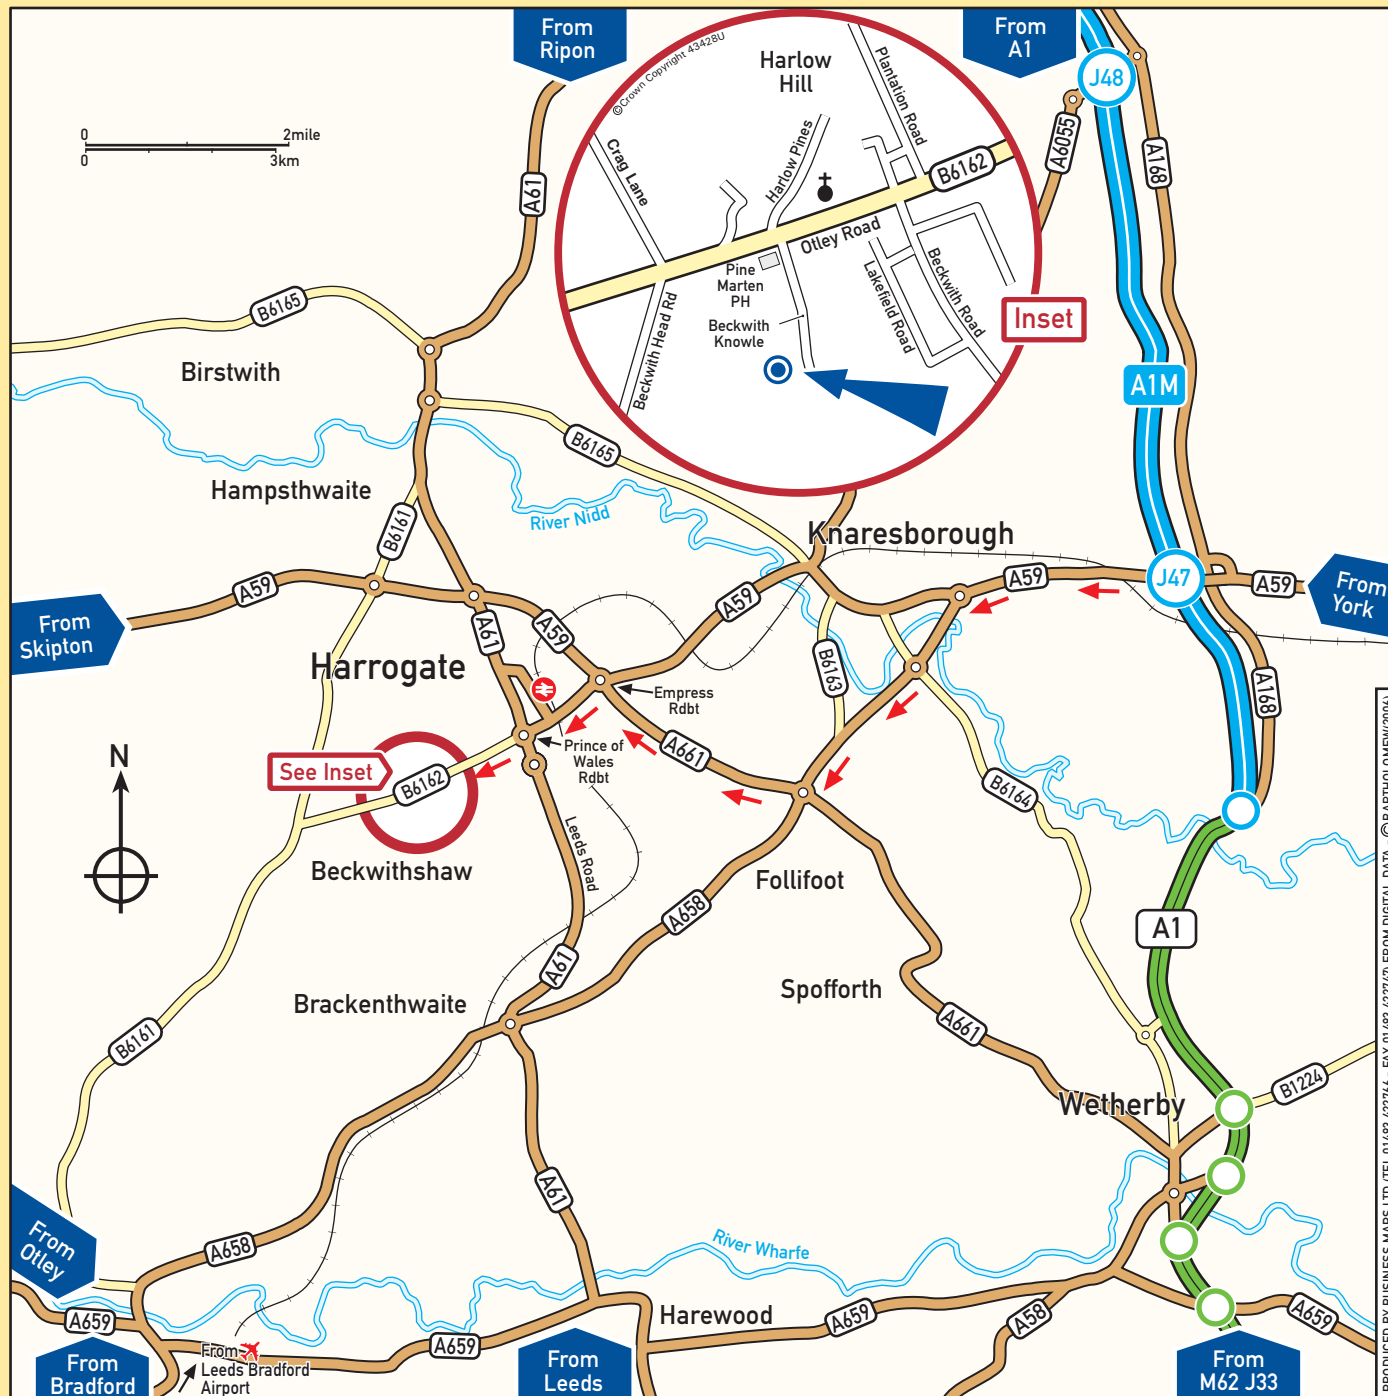

From Leeds M62/M61

Leave the M621 following the signs for A61 Harrogate. Keep on the A61 until you reach Harrogate Town Centre (estimated journey 17 miles). At the Prince of Wales Roundabout take the first exit onto B6162 Otley Road towards Harlow Carr. At the traffic lights turn left, just before the Pine Marten Public House into Beckwith Knowle. DNS Arrow is situated at the end on the right hand side.

From Leeds Bradford Airport

Take the A658 northwards through Pool and continue on A658 for about 5 miles. At the first roundabout, take the first exit onto the A61 towards Harrogate. At the Prince of Wales Roundabout take the first exit onto B6162 Otley Road towards Harlow Carr. At the traffic lights turn left, just before the Pine Marten Public House into Beckwith Knowle. DNS Arrow is situated at the end on the right hand side.

From Skipton A59

Follow the A59 signs towards Harrogate. After approximately 20 miles turn right (third exit) at the roundabout onto the B6161. At the second roundabout continue ahead following the signs to Otley and Beckwithshaw Village. As you enter Beckwithshaw Village, turn left at the mini roundabout onto Otley Road signposted Harlow Carr Gardens (brown signs). At the traffic lights turn right, just after the Pine Marten Public House into Beckwith Knowle. DNS Arrow is situated at the end on the right hand side.