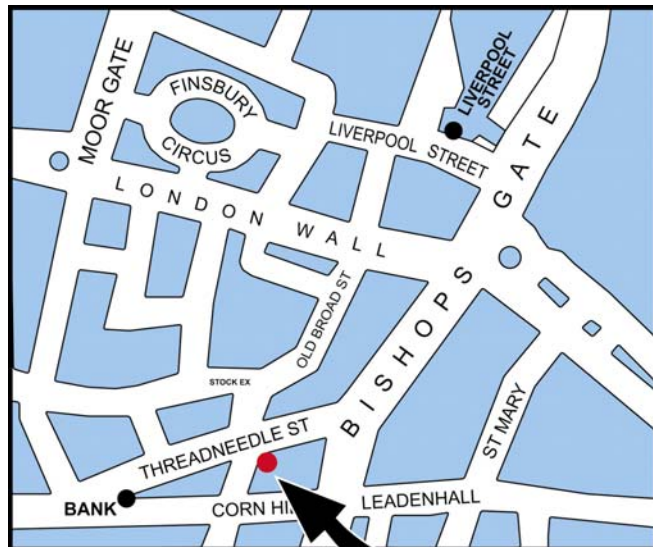

Fax: 0870 251 1111

We are here!

From Liverpool Street station turn right down Bishopsgate for 200m, then turn right again into Threadneedle Street. **DNS Arrow** is located on the 1st floor of 1 Threadneedle Street.

From Kings Cross station take the Piccadilly line south to Holborn, then head east on the Central line to Bank from where you can exit on to Threadneedle Street. **DNS Arrow** is located on the 1st floor of 1 Threadneedle Street.

The nearest tube station to **DNS Arrow's** London office is BANK. This is serviced by the following lines:

- Central
- Northern
- Waterloo & City
- Docklands Light Railway

BANK is also linked by an underground walkway to MONUMENT tube station, which is serviced by:

- Circle
- District

You should leave BANK tube station by exit 3. 1 Threadneedle Street is approximately 100m straight ahead and **DNS Arrow** is located on the First Floor.

Arrow Enterprise Computing Solutions